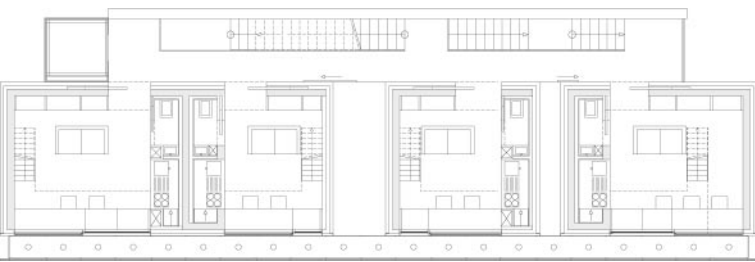

aparthotel | prinseneiland 2c | amsterdam
<rent-a-home.nl>
 three propositions for a home by CSMDYS | design: yves schlesser

cleaning the windows

floor plan level +9.00

floor plan level +6.00

living in top of amsterdam

north

west

south

circulation

0

1

2

3