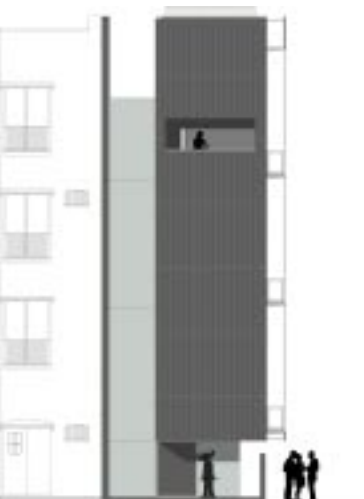

aparthotel | prinseneiland 2c | amsterdam
<rent-a-home.nl>
 three propositions for a home by CSMDYS | design: yves schlesser

cleaning the windows

floor plan level +9.00

floor plan level +6.00

living in top of amsterdam

north

west

south

circulation

0

1

2

3