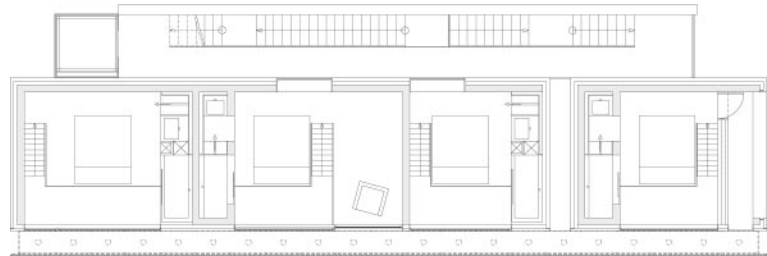

aparthotel | prinseneiland 2c | amsterdam
<rent-a-home.nl>
 three propositions for a home by CSMDYS | design: yves schlesser

cleaning the windows

floor plan level +9.00

floor plan level +6.00

living in top of amsterdam

north

west

south

circulation

0

1

2

3