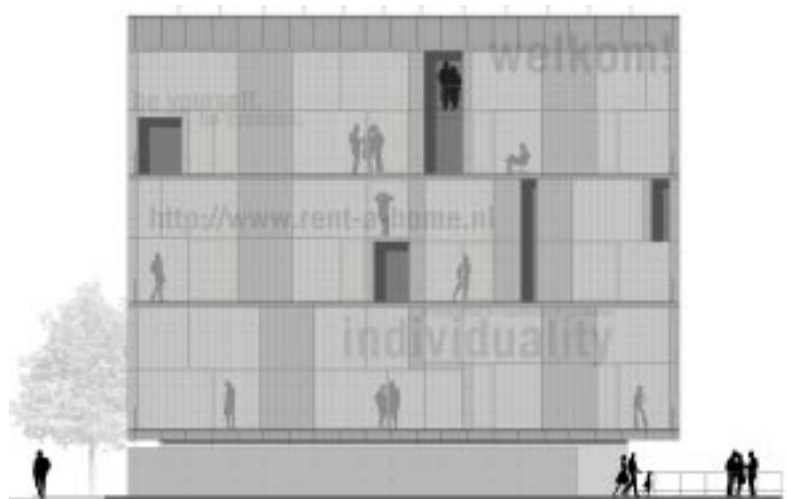

aparthotel | prinseneiland 2c | amsterdam
<rent-a-home.nl>
 three propositions for a home by CSMDYS | design: yves schlesser

cleaning the windows

floor plan level +9.00

floor plan level +6.00

living in top of amsterdam

north

west

south

circulation

0

1

2

3

4

5

6

7

express yourself | feel @ home

void1 <the green lounge>

void2 <meditation space>

void3 <sandy beach>